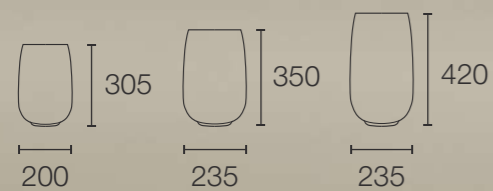

wabi table lamp

mona table lamp

murillo curved floorlamp

murillo floorlamp

bola vases
NEW ARRIVAL

bola bowl
NEW ARRIVAL

Introducing the new set of Bola vases, featuring soft, curved shapes that enhance any room with a touch of elegance. Available in three beautiful colorways, these vases perfectly complement modern interiors. Also new is the Bola bowl, offered in the same three colors, making it easy to create a coordinated look.