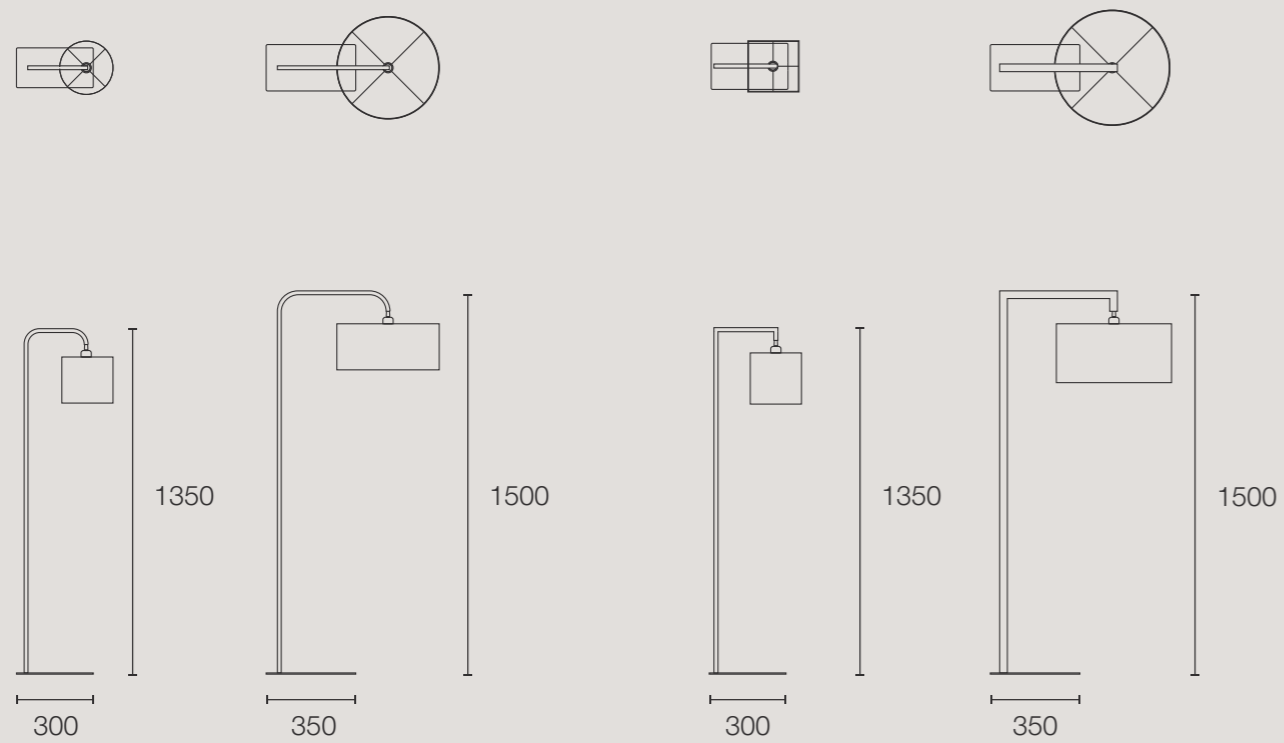

wabi table lamp

mona table lamp

murillo curved floorlamp

murillo floorlamp

bola vases
NEW ARRIVAL

bola bowl
NEW ARRIVAL

Introducing the new set of Bola vases, featuring soft, curved shapes that enhance any room with a touch of elegance. Available in three beautiful colorways, these vases perfectly complement modern interiors. Also new is the Bola bowl, offered in the same three colors, making it easy to create a coordinated look.