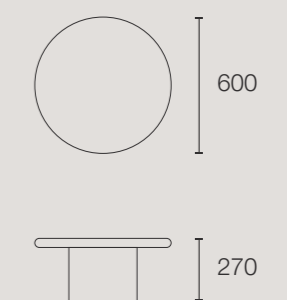

The characterful mushroom coffee tables are made with unpainted stucco, a new material for Duran. Stucco is a beautifully unusual material with a history connecting it to ornate architectural reliefs.

Duran work with local specialists to create and apply a unique recipe. The textural markings are unique to each surface, telling a story of the hand-made which is so significant in each product.

mushroom stucco