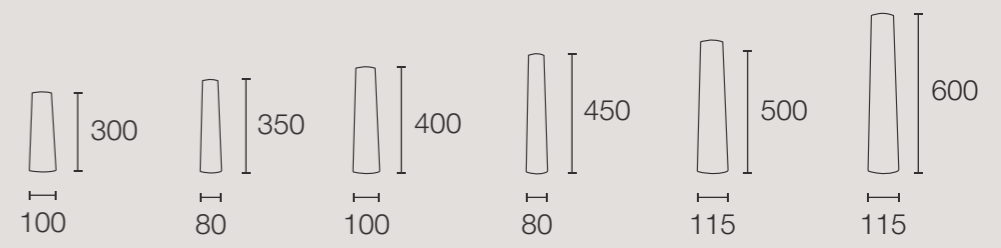

“Unglazed set of six earthenware vases with the organic elements of irregular natural forms holds a relaxed energy of understated luxury”