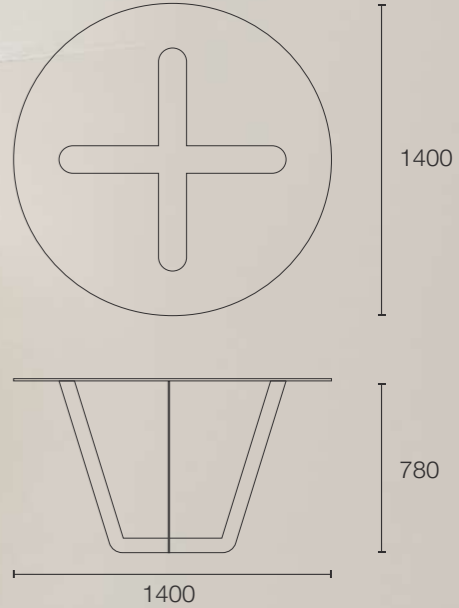

pietro dining table