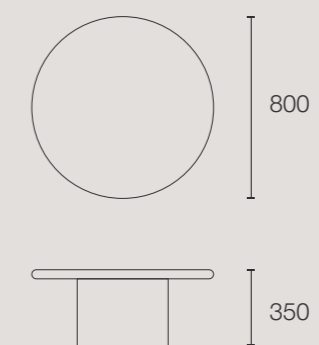

The characterful mushroom coffee tables are made with unpainted stucco, a new material for Duran. Stucco is a beautifully unusual material with a history connecting it to ornate architectural reliefs.

Duran work with local specialists to create and apply a unique recipe. The textural markings are unique to each surface, telling a story of the hand-made which is so significant in each product.

mushroom stucco