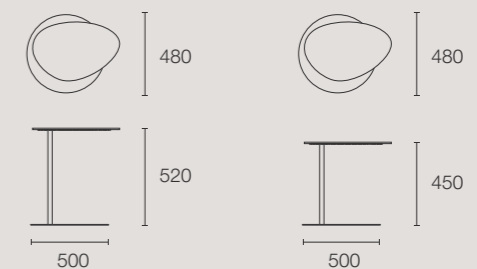

Como BUTLER.

Duran's design process begins with a burst of ideas from which all pieces intuitively flow. Spontaneity is the key element of the process, as ideas are translated through concept, sketches, collaborations and renders. Personal influences from contemporary sculpture, to desert landscapes, or the delicate form of a shell blend beautifully together to create each piece.