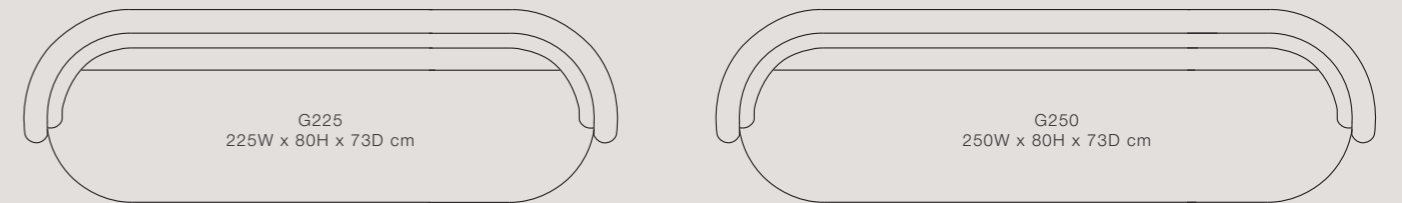

georgie dining sofa - elements

georgie dining sofa - corner elements

georgie dining sofa - arm elements left

georgie dining sofa - arm elements right

georgie dining sofa - open space elements left

georgie dining sofa - open space elements right

georgie dining sofa - complete

georgie dining sofa - complete

august sofa

NEW ARRIVAL

bodille sofa

S	244W x 79H x 116D
M	264W x 79H x 116D
L	284W x 79H x 116D
XL	304W x 79H x 116D

jane sofa

XS	220W x 79H x 116D
S	244W x 79H x 116D
M	264W x 79H x 116D
L	292W x 79H x 116D