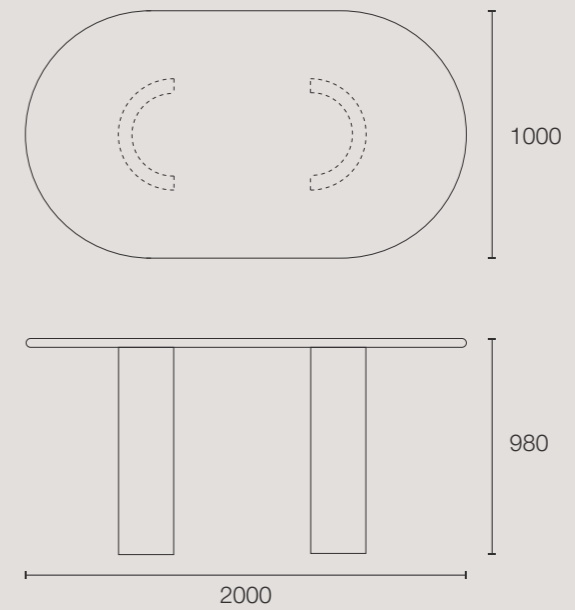

seine dining table

NEW ARRIVAL