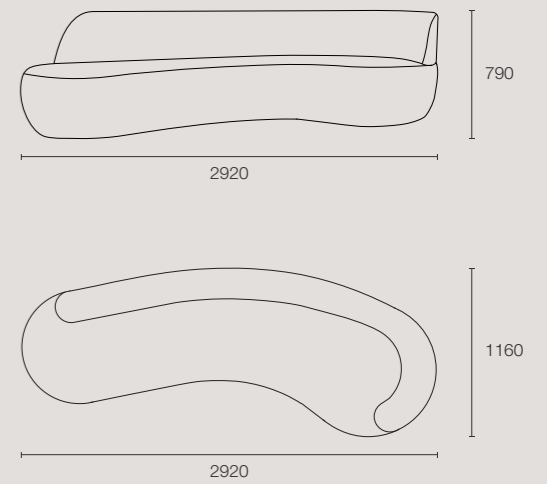

georgie dining sofa - complete

georgie dining sofa - complete

august sofa

NEW ARRIVAL

bodille sofa

S	244W x 79H x 116D
M	264W x 79H x 116D
L	284W x 79H x 116D
XL	304W x 79H x 116D

jane sofa

XS	220W x 79H x 116D
S	244W x 79H x 116D
M	264W x 79H x 116D
L	292W x 79H x 116D