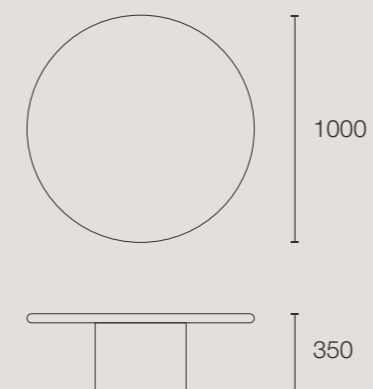

The characterful mushroom coffee tables are made with unpainted stucco, a new material for Duran. Stucco is a beautifully unusual material with a history connecting it to ornate architectural reliefs.

Duran work with local specialists to create and apply a unique recipe. The textural markings are unique to each surface, telling a story of the hand-made which is so significant in each product.

mushroom stucco