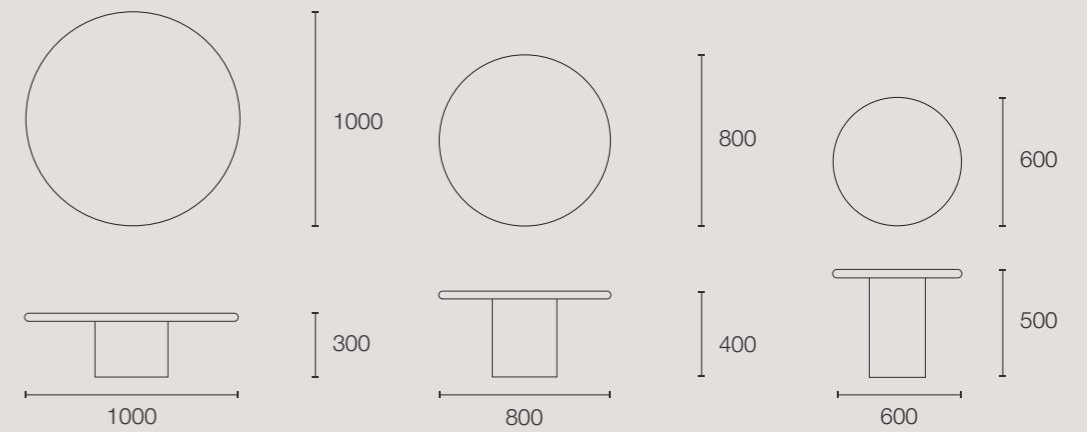

Durastone is a high-quality material available in two colors: Ivory and Barley. It is designed for both indoor and outdoor use, offering durability and a refined finish. It combines elegance with resilience, making it a versatile choice for any environment.

mushroom durastone

NEW ARRIVAL