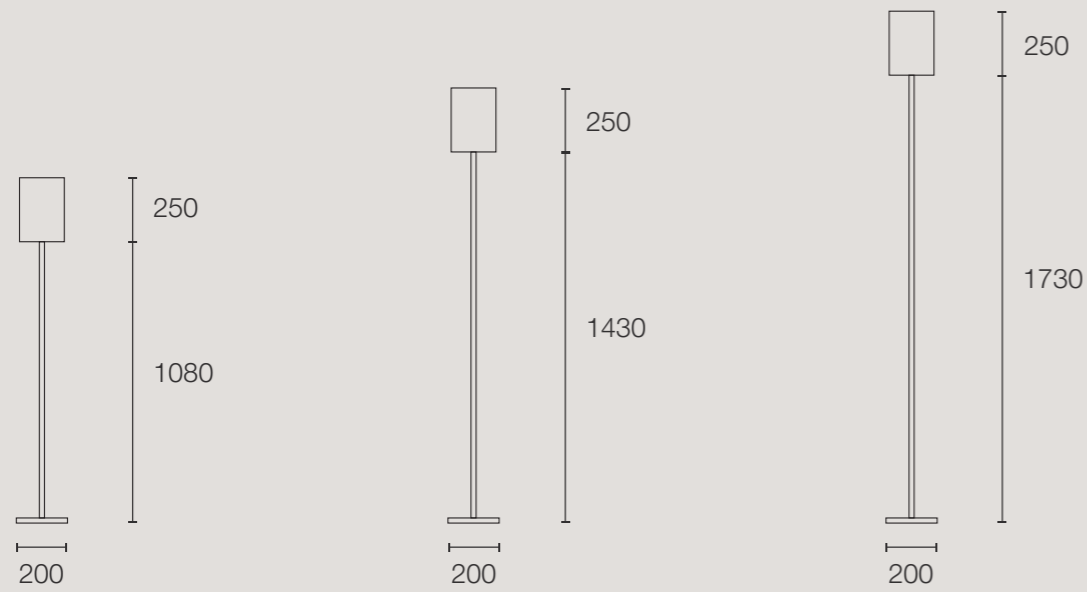

wabi table lamp

mona table lamp

murillo curved floorlamp

murillo floorlamp

bola vases
NEW ARRIVAL

bola bowl
NEW ARRIVAL

Introducing the new set of Bola vases, featuring soft, curved shapes that enhance any room with a touch of elegance. Available in three beautiful colorways, these vases perfectly complement modern interiors. Also new is the Bola bowl, offered in the same three colors, making it easy to create a coordinated look.