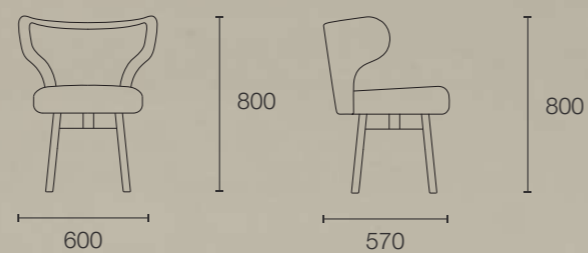

seine dining table

NEW ARRIVAL

Our new Maxime bistro tables offer complete customization to suit any space. Choose among sleek metal finishes in black, beige, or our new bronze, and pair them with a stained solid oak base in your preferred tone. Finish the look by selecting your perfect tabletop for a truly personalized design.

maxime bistro table

NEW ARRIVAL

The new Margaux dining chair combines elegant soft curves with a solid oak base to achieve a timeless, sophisticated look. Its flowing shape not only adds visual appeal but also enhances comfort. A blend of style and function, the Margaux chair elevates any dining space with its graceful design.

Meet the new Margaux Club, designed with a curved silhouette that offers both style and exceptional comfort. Choose between a swivel function for added flexibility or a solid oak plinth for a grounded, sophisticated look.