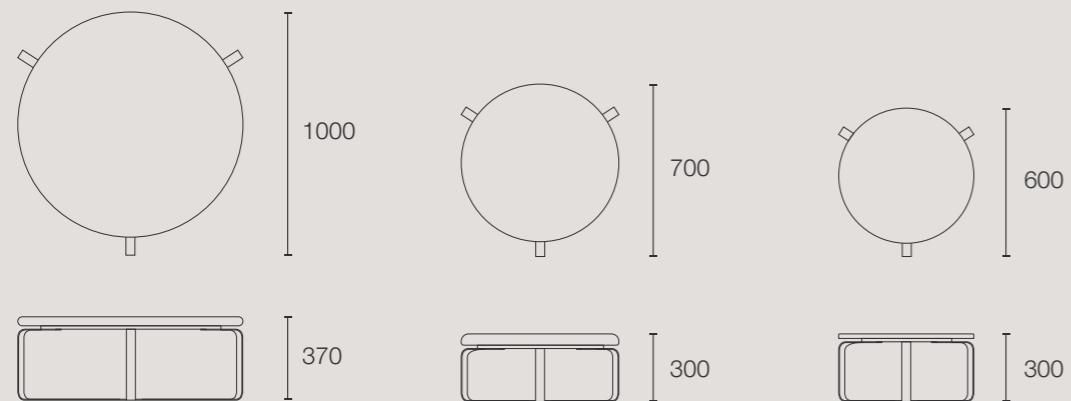

Available in multiple sizes and heights, Lora tables are simple to style. Layer as a set to create a beautiful centrepiece, or place as multiple stand-alone pieces to tie a scheme together. Lora frames are also available in a variety of finishes, to create a truly personalised design.