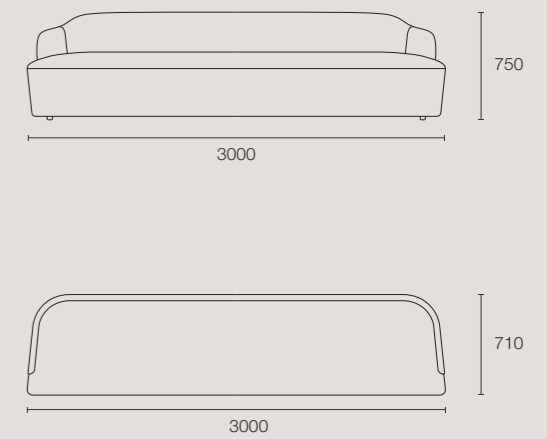

S	244W x 79H x 116D
M	264W x 79H x 116D
L	284W x 79H x 116D
XL	304W x 79H x 116D

XS	220W x 79H x 116D
S	244W x 79H x 116D
M	264W x 79H x 116D
L	292W x 79H x 116D

XS	100W x 75H x 71D
S	150W x 75H x 71D
M	200W x 75H x 71D
L	250W x 75H x 71D
XL	300W x 75H x 71D