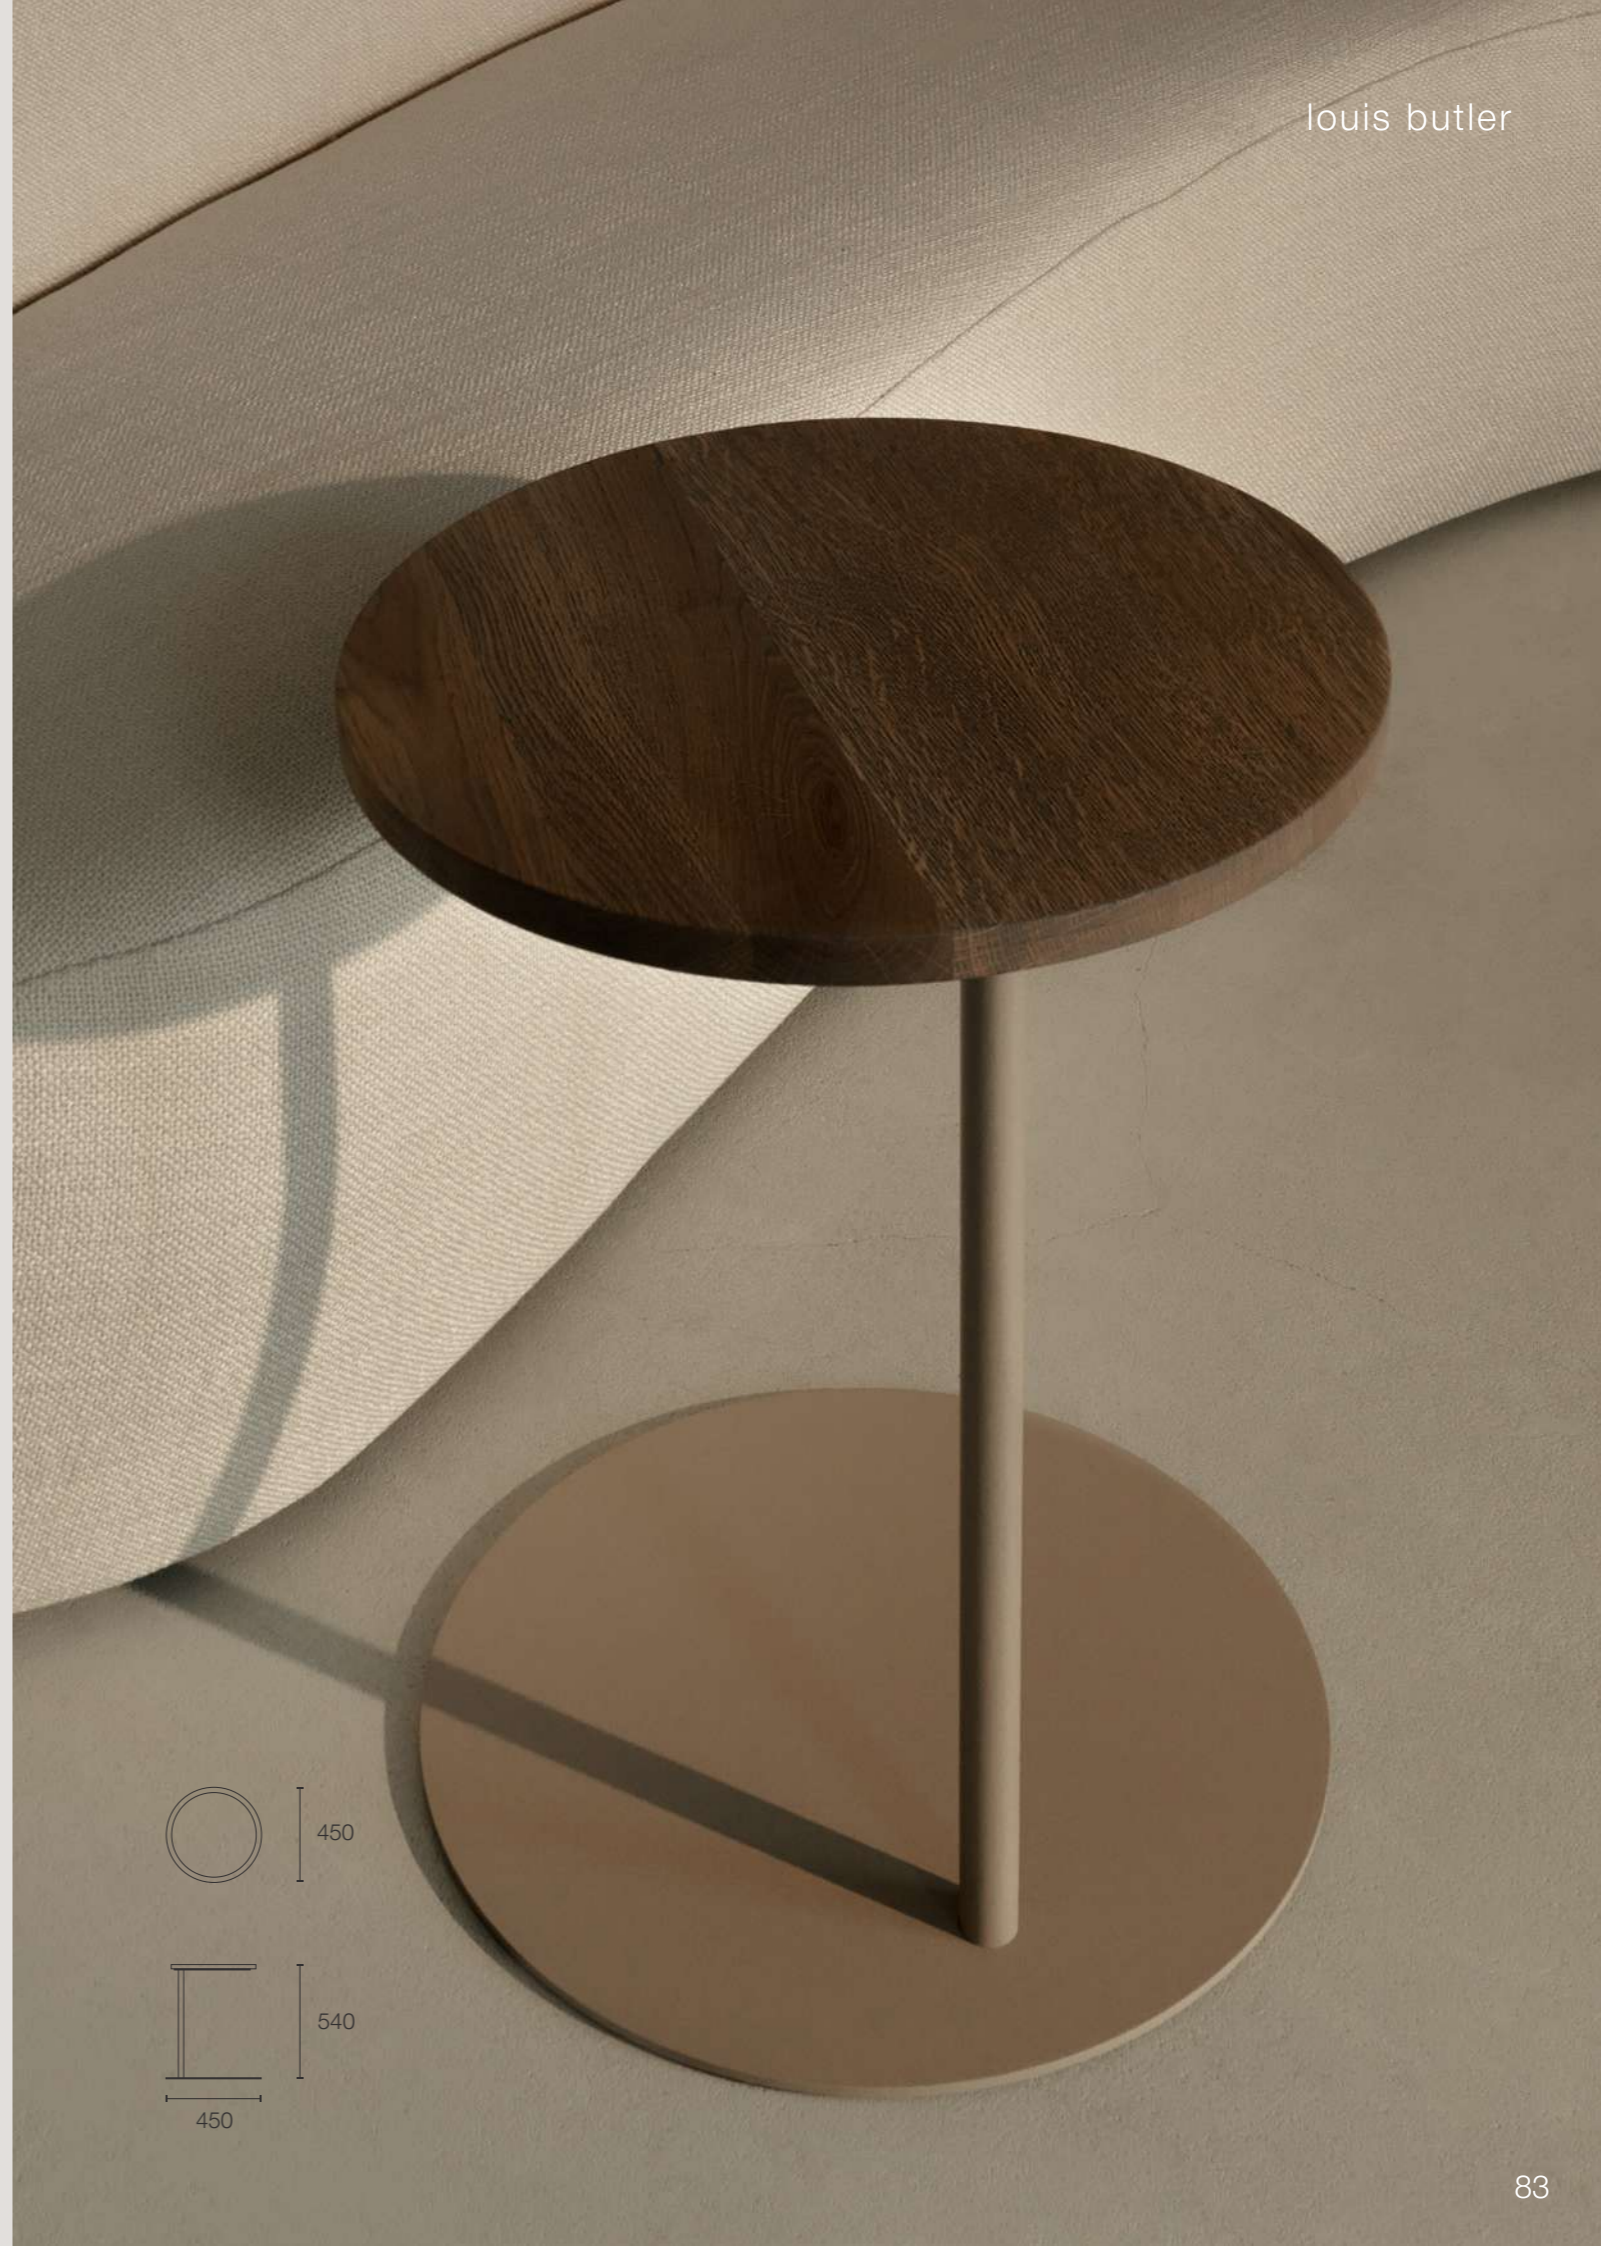

owen butler

louis butler