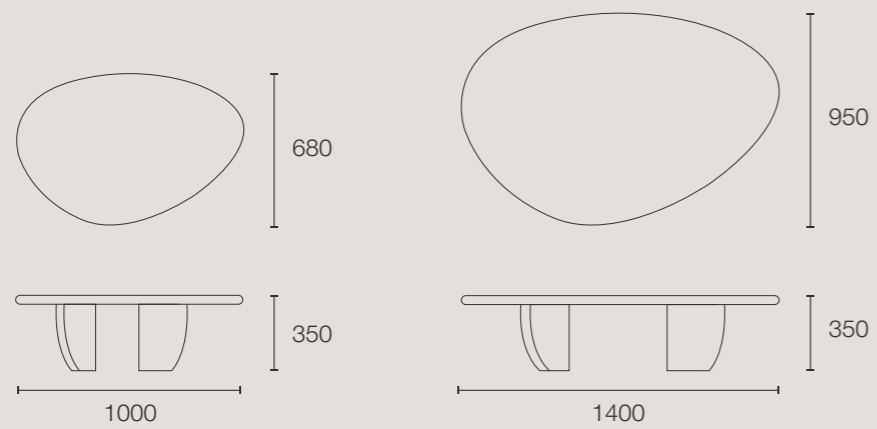

como stucco