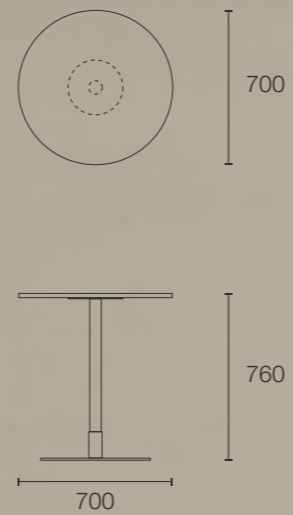

maxime bistro table

NEW ARRIVAL