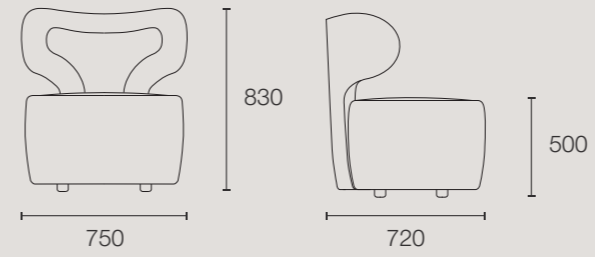

georgie dining sofa - complete

georgie dining sofa - complete

august sofa

NEW ARRIVAL

bodille sofa

S	244W x 79H x 116D
M	264W x 79H x 116D
L	284W x 79H x 116D
XL	304W x 79H x 116D

jane sofa

XS	220W x 79H x 116D
S	244W x 79H x 116D
M	264W x 79H x 116D
L	292W x 79H x 116D

maxime bistro table

NEW ARRIVAL

The new Margaux dining chair combines elegant soft curves with a solid oak base to achieve a timeless, sophisticated look. Its flowing shape not only adds visual appeal but also enhances comfort. A blend of style and function, the Margaux chair elevates any dining space with its graceful design.