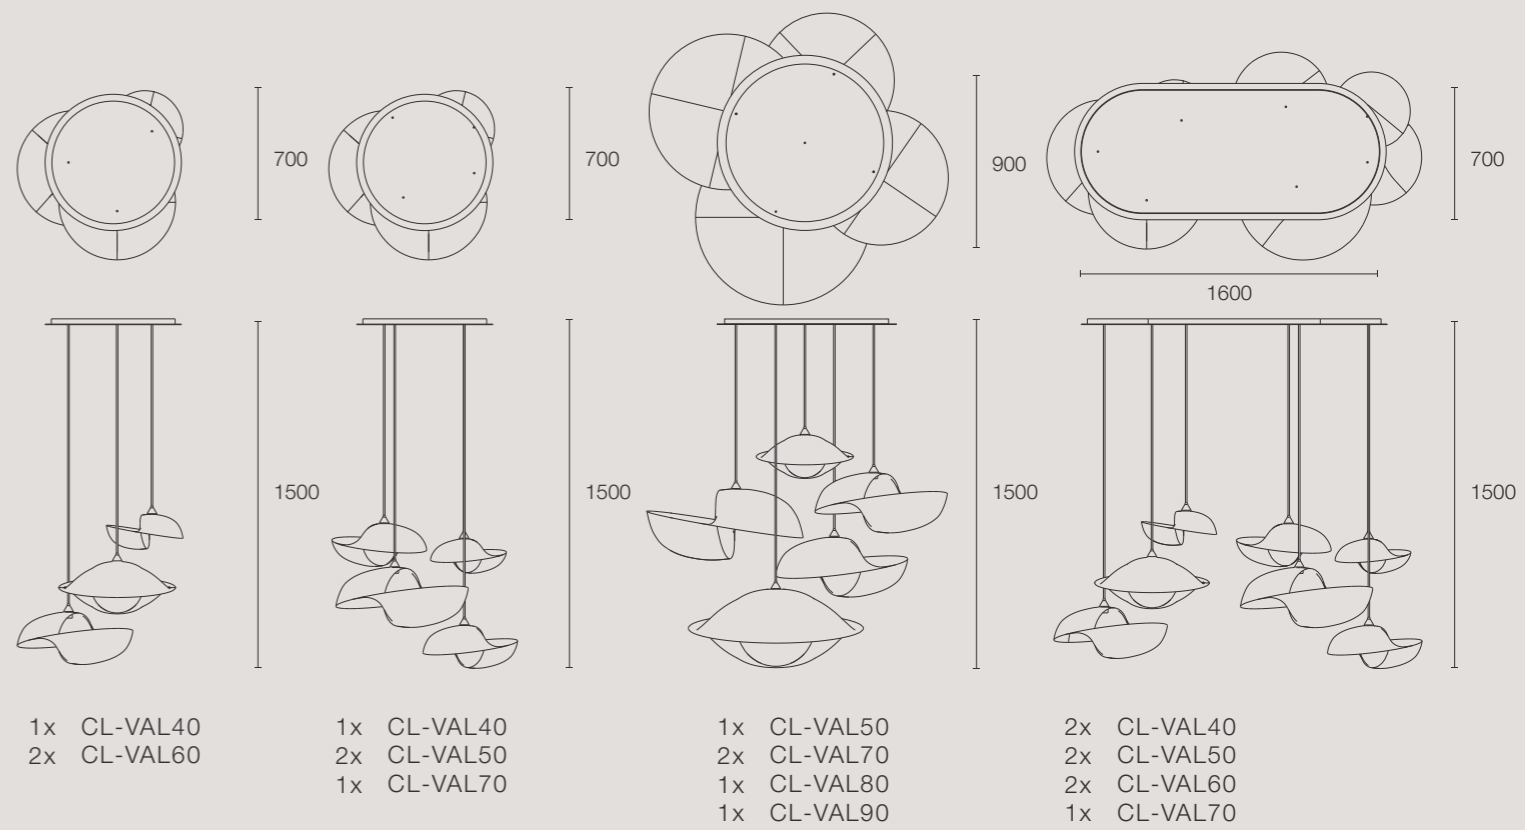

valbonne ceiling light

An elegant series of ceiling lights created from bamboo that delicately twists into a simple yet complex form. These organic, sculptural designs are unlike any ordinary light. Their irregular yet balanced shape brings an airy, relaxing feeling to a space.

Valbonne comes in black, white or natural bamboo, each colour with its own identity. It is available in various sizes, and can be purchased individually, or in sets of three, four or seven.