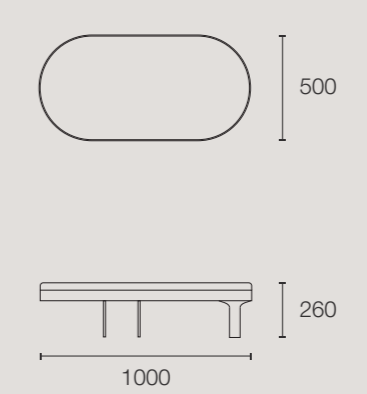

axel medium