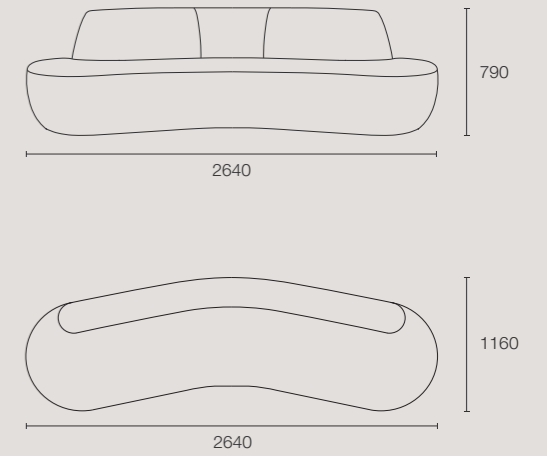

georgie dining sofa - complete

georgie dining sofa - complete

august sofa

NEW ARRIVAL

bodille sofa

S	244W x 79H x 116D
M	264W x 79H x 116D
L	284W x 79H x 116D
XL	304W x 79H x 116D

jane sofa

XS	220W x 79H x 116D
S	244W x 79H x 116D
M	264W x 79H x 116D
L	292W x 79H x 116D