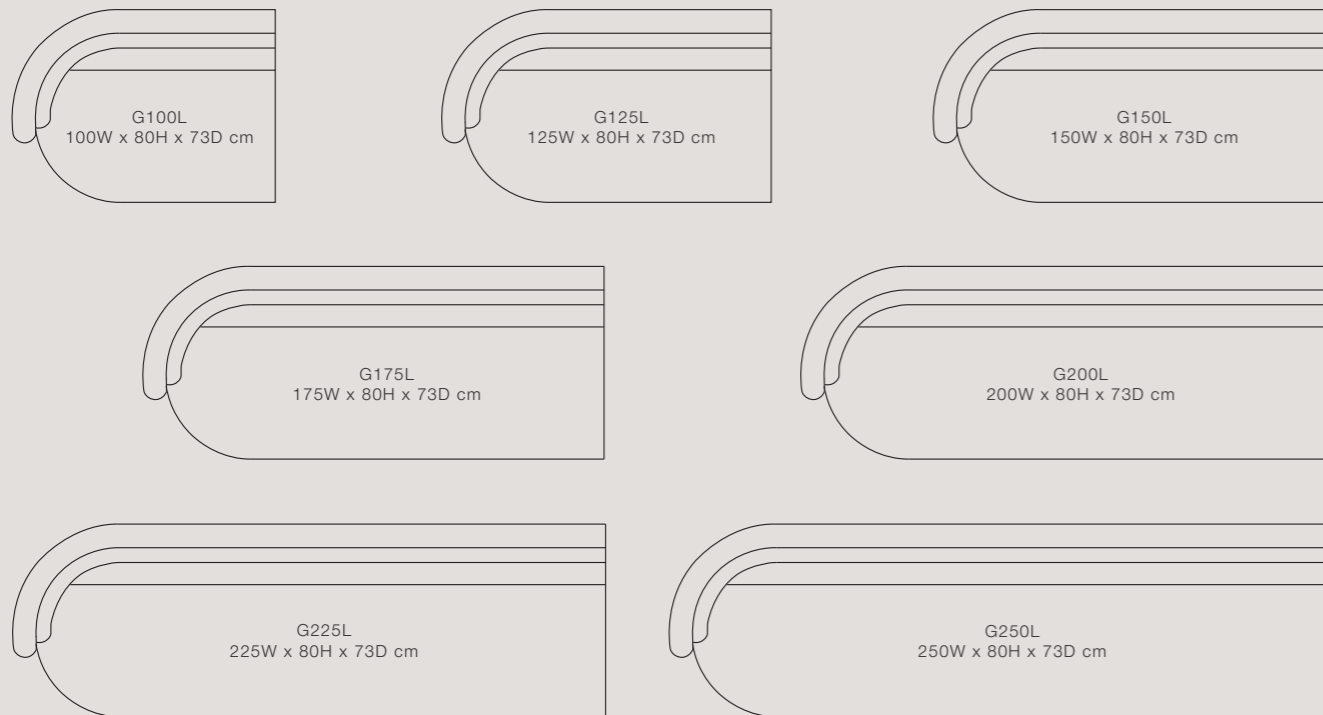

georgie dining sofa - open space elements left

georgie dining sofa - arm elements left