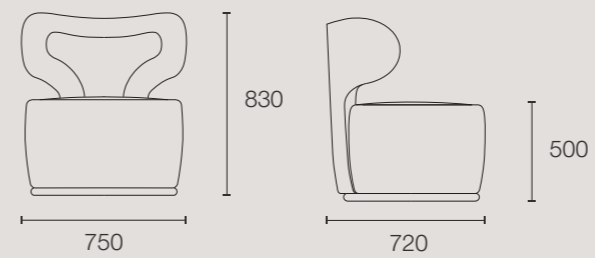

maxime bistro table

NEW ARRIVAL

The new Margaux dining chair combines elegant soft curves with a solid oak base to achieve a timeless, sophisticated look. Its flowing shape not only adds visual appeal but also enhances comfort. A blend of style and function, the Margaux chair elevates any dining space with its graceful design.