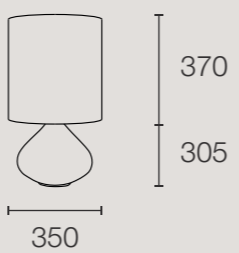

butterscotch oak