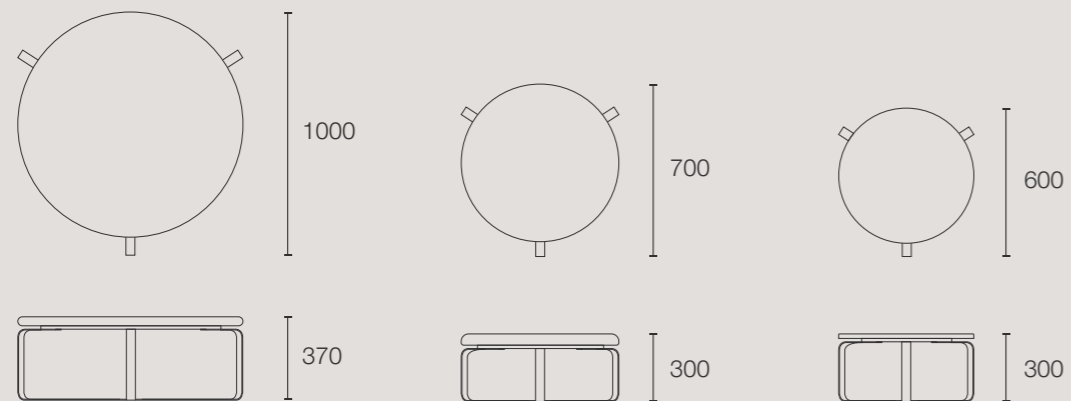

Lora is a versatile series of coffee tables and pouffes, available in sets of three, five or six. With a range of exquisite tops, you can create a custom combination from rich marbles, the finest oaks, glass, stucco, or soft and inviting fabrics.

Available in multiple sizes and heights, Lora tables are simple to style. Layer as a set to create a beautiful centrepiece, or place as multiple stand-alone pieces to tie a scheme together. Lora frames are also available in a variety of finishes, to create a truly personalised design.