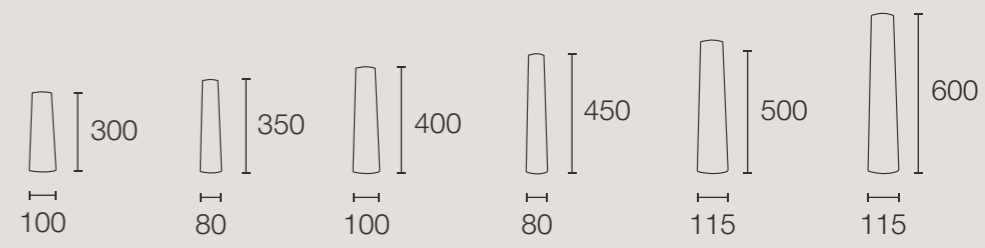

“Unglazed set of six earthenware vases with the organic elements of irregular natural forms holds a relaxed energy of understated luxury”