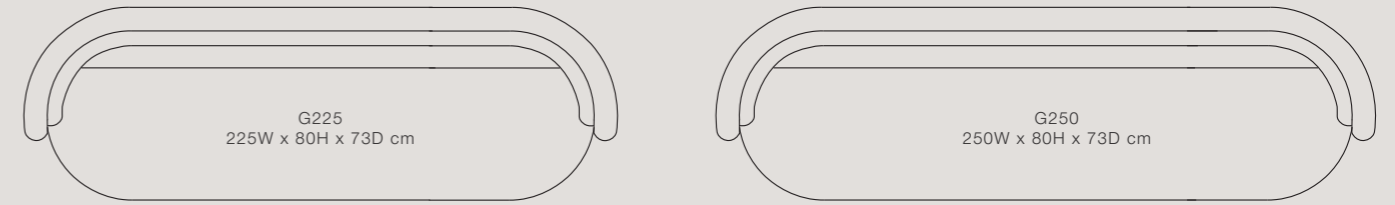

georgie sofa - complete