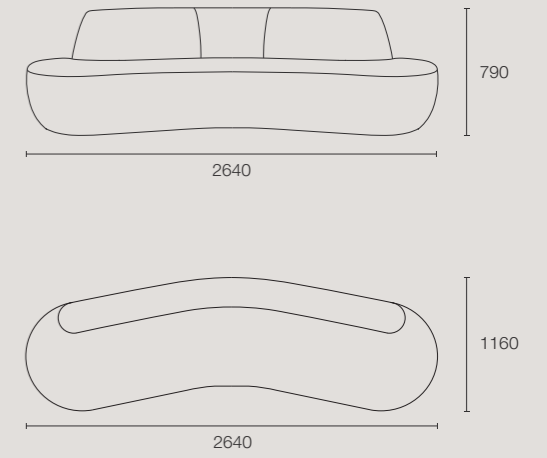

georgie sofa - complete

georgie sofa - complete

georgie elements

georgie corner elements

georgie arm elements - left

georgie arm elements - right

august sofa

NEW ARRIVAL

S	244W x 79H x 116D
M	264W x 79H x 116D
L	284W x 79H x 116D
XL	304W x 79H x 116D

XS	220W x 79H x 116D
S	244W x 79H x 116D
M	264W x 79H x 116D
L	292W x 79H x 116D

XS	100W x 75H x 71D
S	150W x 75H x 71D
M	200W x 75H x 71D
L	250W x 75H x 71D
XL	300W x 75H x 71D