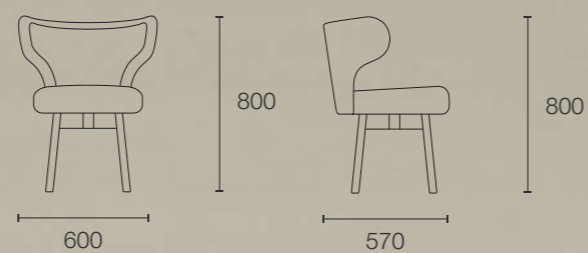

S	244W x 79H x 116D
M	264W x 79H x 116D
L	284W x 79H x 116D
XL	304W x 79H x 116D

XS	220W x 79H x 116D
S	244W x 79H x 116D
M	264W x 79H x 116D
L	292W x 79H x 116D

XS	100W x 75H x 71D
S	150W x 75H x 71D
M	200W x 75H x 71D
L	250W x 75H x 71D
XL	300W x 75H x 71D

seine dining table

NEW ARRIVAL

Our new Maxime bistro tables offer complete customization to suit any space. Choose among sleek metal finishes in black, beige, or our new bronze, and pair them with a stained solid oak base in your preferred tone. Finish the look by selecting your perfect tabletop for a truly personalized design.

maxime bistro table

NEW ARRIVAL

The new Margaux dining chair combines elegant soft curves with a solid oak base to achieve a timeless, sophisticated look. Its flowing shape not only adds visual appeal but also enhances comfort. A blend of style and function, the Margaux chair elevates any dining space with its graceful design.