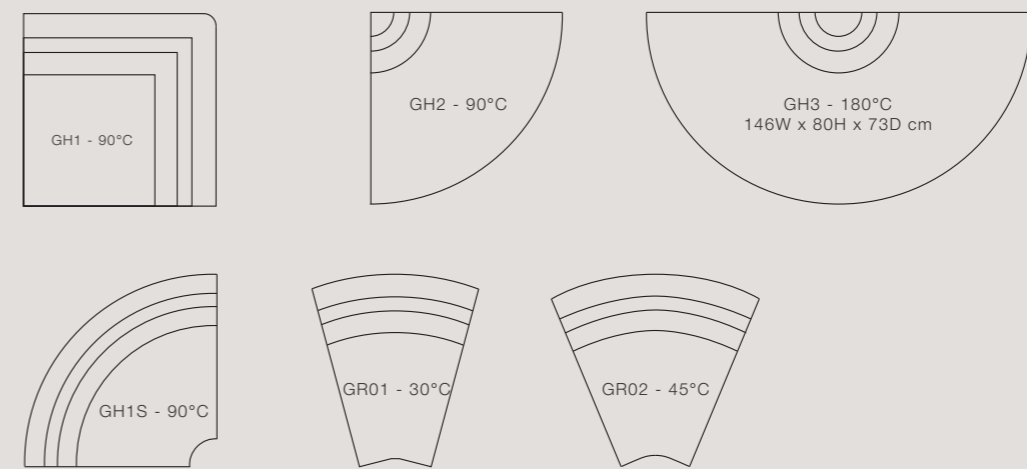

georgie corner elements