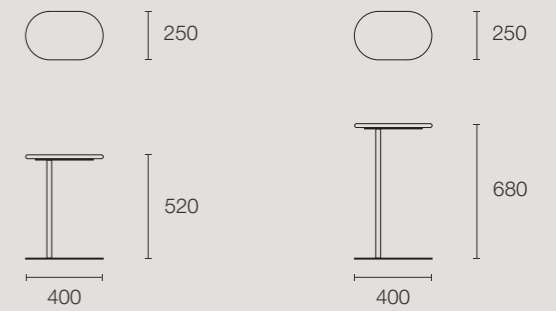

axel butler