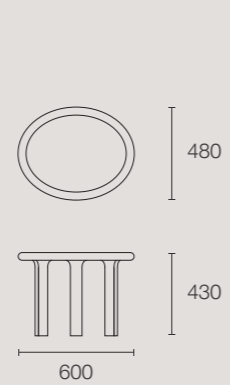

amalfi small