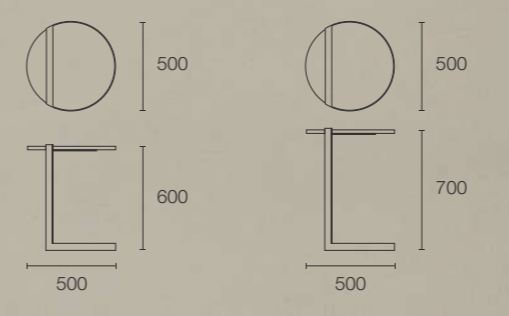

butler travertin latte