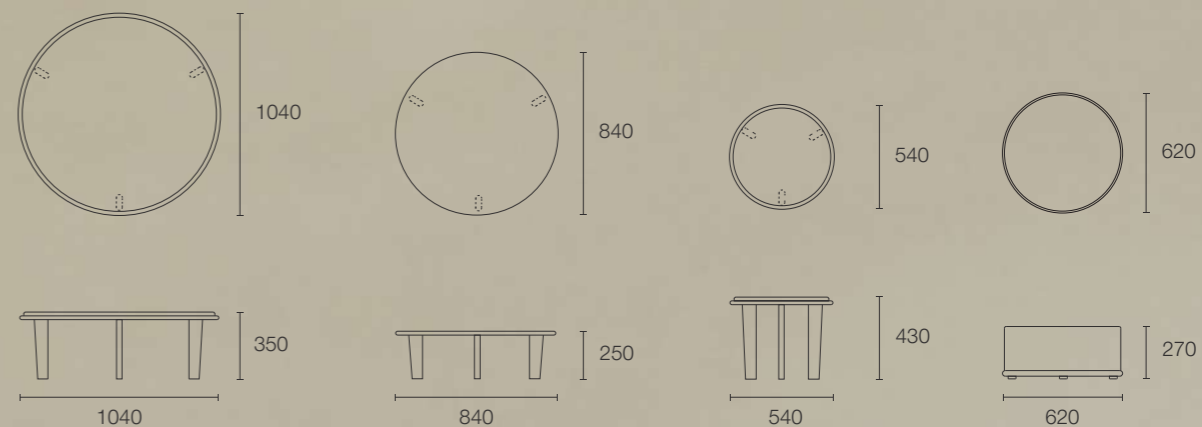

Meet the new Margaux Club, designed with a curved silhouette that offers both style and exceptional comfort. Choose between a swivel function for added flexibility or a solid oak plinth for a grounded, sophisticated look.