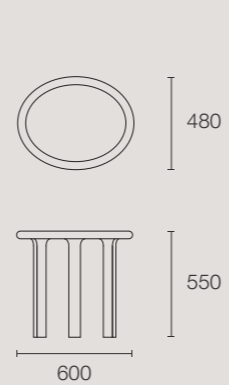

amalfi small