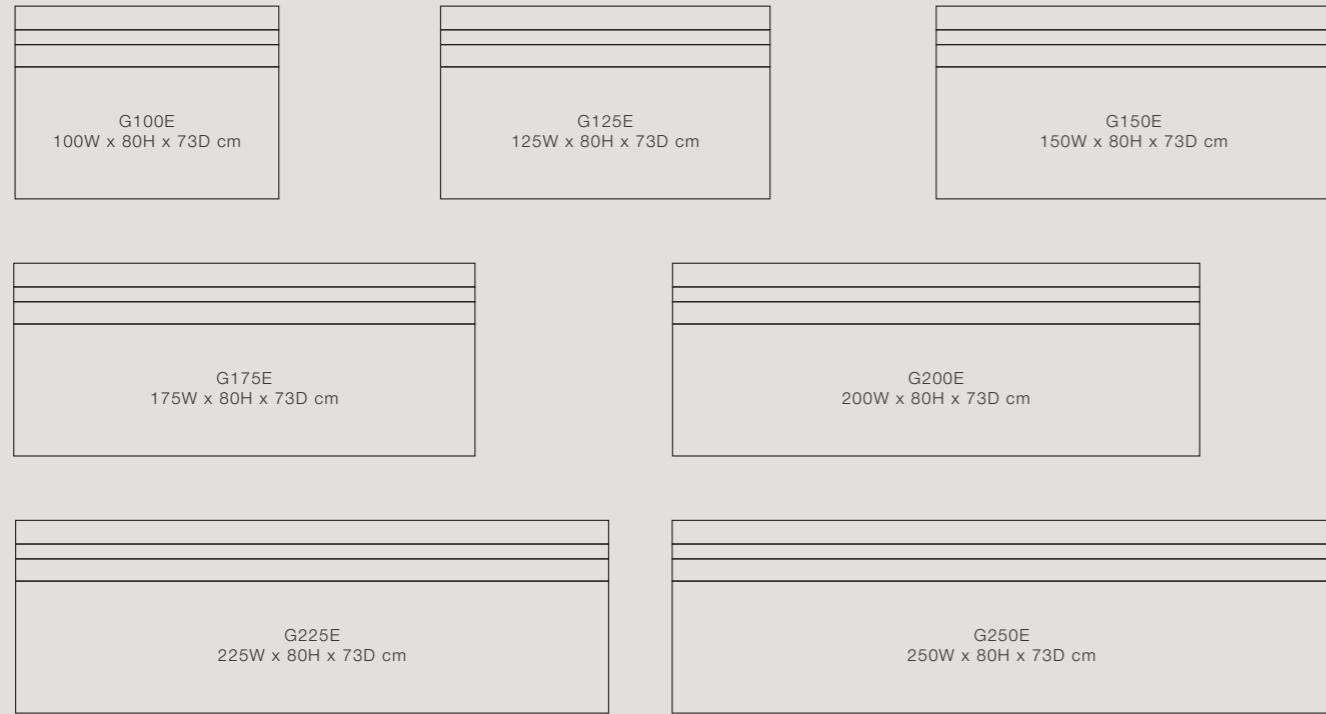

georgie elements