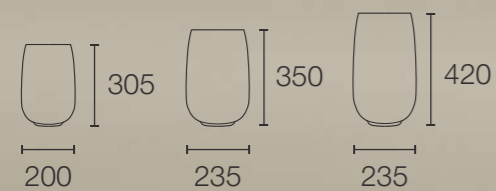

wabi table lamp

mona table lamp

murillo curved floorlamp

murillo floorlamp

bola vases
NEW ARRIVAL

bola bowl
NEW ARRIVAL

Introducing the new set of Bola vases, featuring soft, curved shapes that enhance any room with a touch of elegance. Available in three beautiful colorways, these vases perfectly complement modern interiors. Also new is the Bola bowl, offered in the same three colors, making it easy to create a coordinated look.