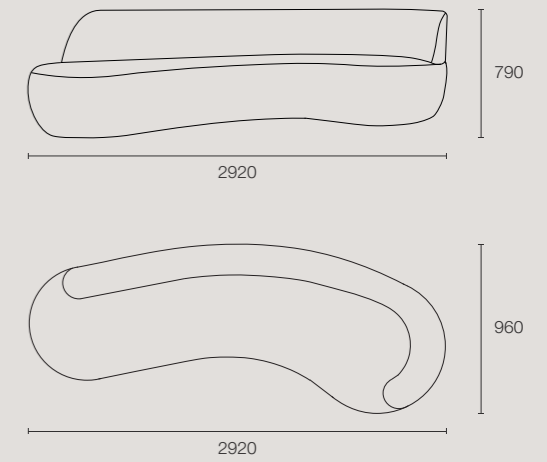

georgie sofa - complete

georgie sofa - complete

georgie elements

georgie corner elements

georgie arm elements - left

georgie arm elements - right

august sofa

NEW ARRIVAL

S	244W x 79H x 116D
M	264W x 79H x 116D
L	284W x 79H x 116D
XL	304W x 79H x 116D

XS	220W x 79H x 116D
S	244W x 79H x 116D
M	264W x 79H x 116D
L	292W x 79H x 116D

XS	100W x 75H x 71D
S	150W x 75H x 71D
M	200W x 75H x 71D
L	250W x 75H x 71D
XL	300W x 75H x 71D