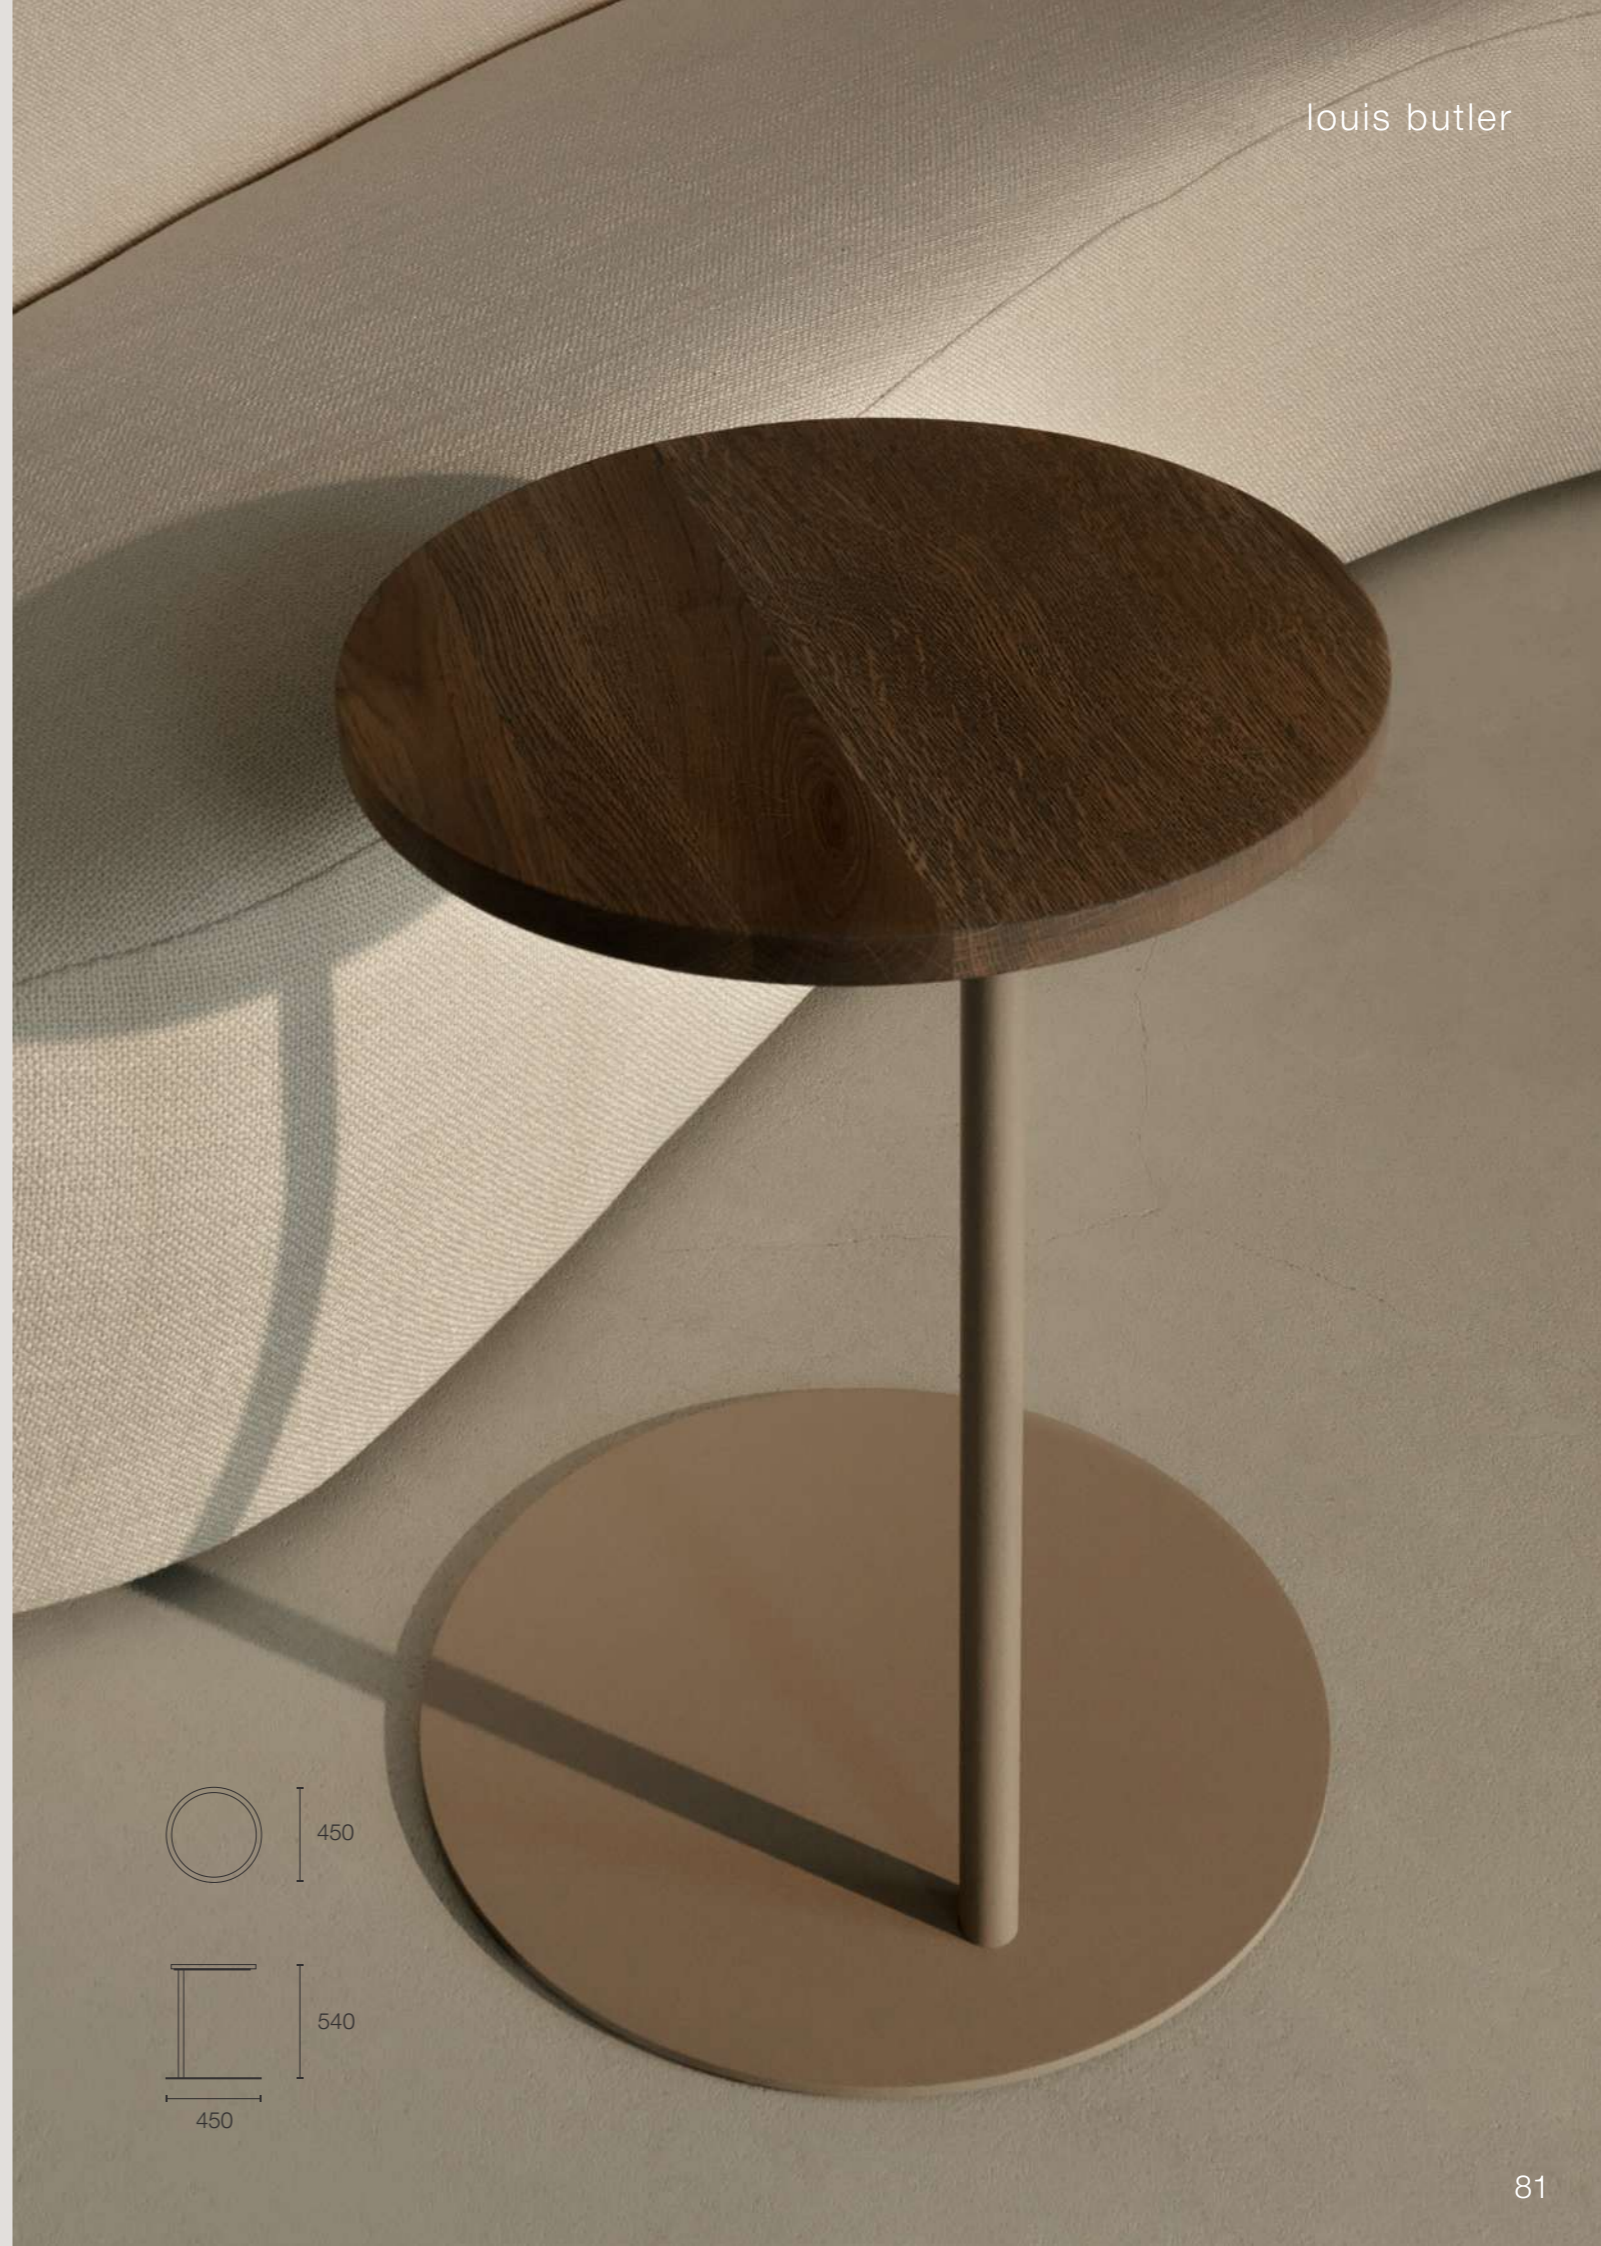

owen butler

louis butler