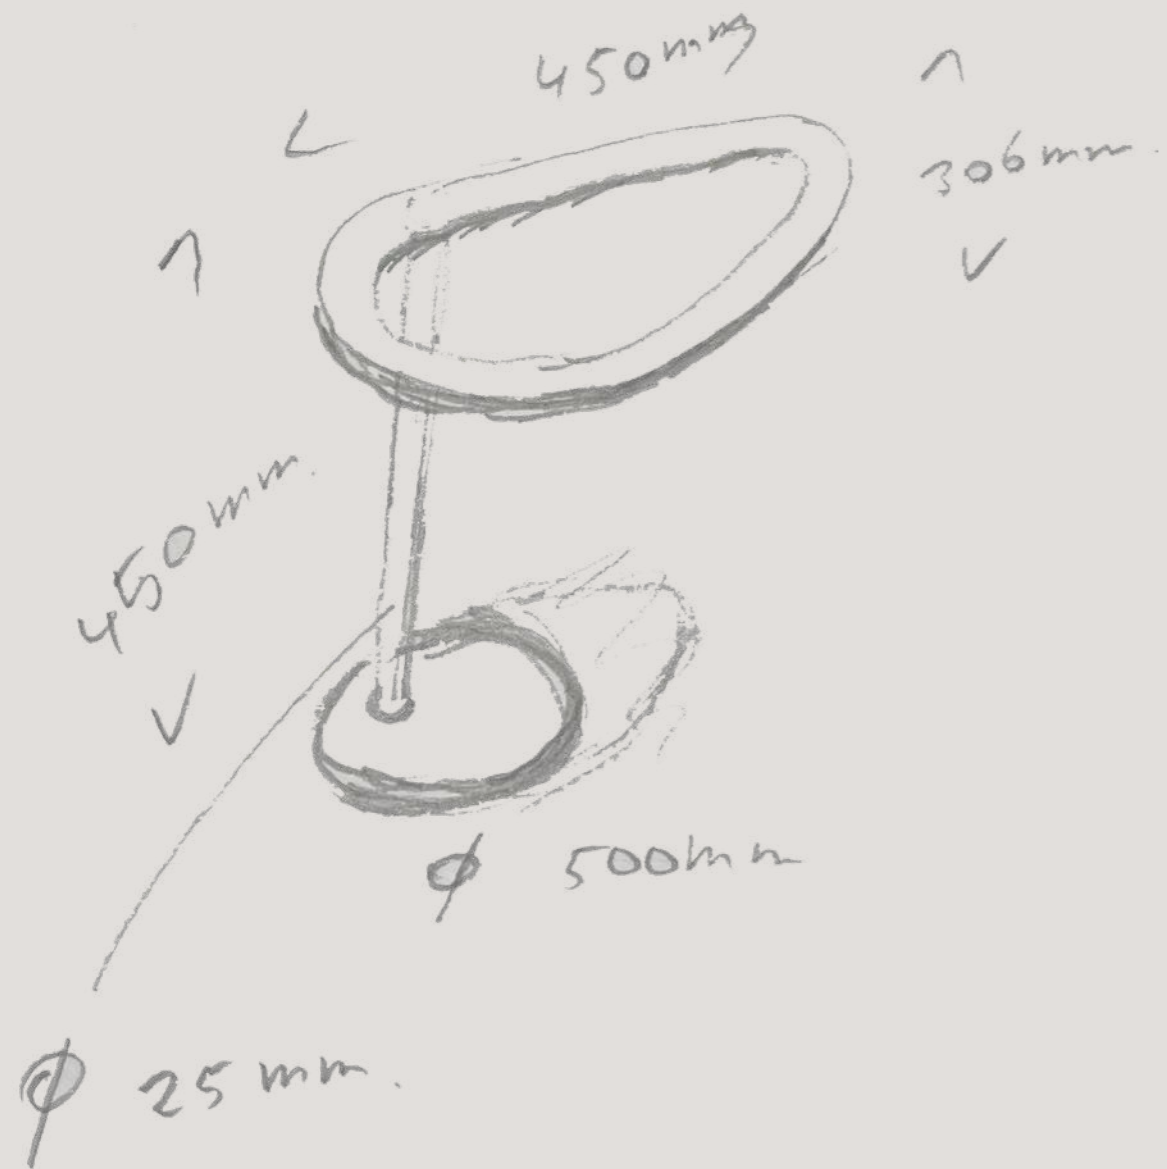

Como BUTLER.

design process

Duran's design process begins with a burst of ideas from which all pieces intuitively flow. Spontaneity is the key element of the process, as ideas are translated through concept, sketches, collaborations and renders. Personal influences from contemporary sculpture, to desert landscapes, or the delicate form of a shell blend beautifully together to create each piece.