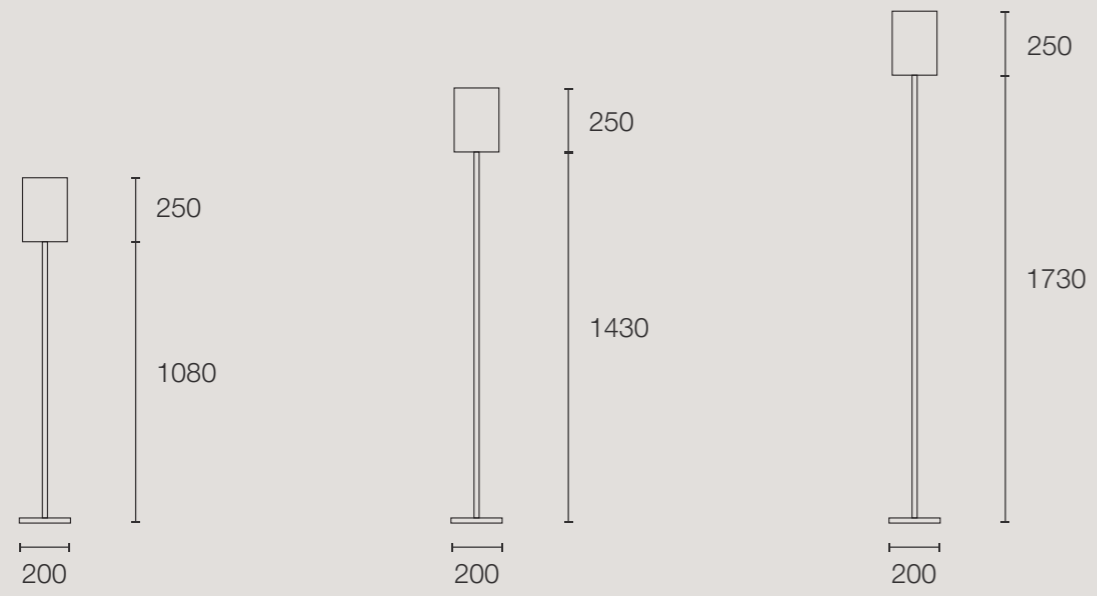

wabi table lamp

mona table lamp

murillo curved floorlamp

murillo floorlamp

bola vases
NEW ARRIVAL

bola bowl
NEW ARRIVAL

Introducing the new set of Bola vases, featuring soft, curved shapes that enhance any room with a touch of elegance. Available in three beautiful colorways, these vases perfectly complement modern interiors. Also new is the Bola bowl, offered in the same three colors, making it easy to create a coordinated look.